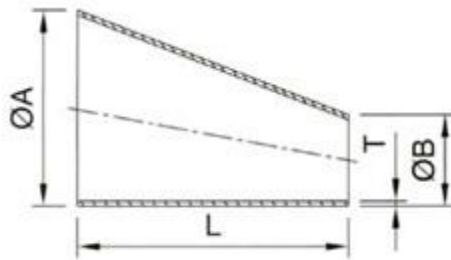

DELTA STAINLESS LTD

HYGIENIC STAINLESS STEEL

Phone 01256 763208 Fax 01256 761826

sales@deltastainless.co.uk www.deltastainless.co.uk

Concentric Reducer

Size	A	B	L	T
1.5"x1.0"	38.1	25.4	29	1.65
2.0"x1.0"	50.8	25.4	53	1.65
2.0"x1.5"	50.8	38.1	41	1.65
2.5"x1.0"	63.5	25.4	82	1.65
2.5"x1.5"	63.5	38.1	64	1.65
2.5"x2.0"	63.5	50.8	40	1.65
3.0"x1.0"	76.2	25.4	110	1.65
3.0"x1.5"	76.2	38.1	81	1.65
3.0"x2.0"	76.2	50.8	55	1.65
3.0"x2.5"	76.2	63.5	41	1.65
4.0"x1.5"	101.6	38.1	135	2.1
4.0"x2.0"	101.6	50.8	106	2.1
4.0"x2.5"	101.6	63.5	76	2.1
4.0"x3.0"	101.6	76.2	53	2.1

Eccentric Reducer

Size	A	B	L	T
1.5"x1.0"	38.1	25.4	35	1.65
2.0"x1.0"	50.8	25.4	54	1.65
2.0"x1.5"	50.8	38.1	36	1.65
2.5"x1.0"	63.5	25.4	76	1.65
2.5"x1.5"	63.5	38.1	66	1.65
2.5"x2.0"	63.5	50.8	35	1.65
3.0"x1.0"	76.2	25.4	112	1.65
3.0"x1.5"	76.2	38.1	78	1.65
3.0"x2.0"	76.2	50.8	66	1.65
3.0"x2.5"	76.2	63.5	44	1.65
4.0"x1.5"	101.6	38.1	122	2.1
4.0"x2.0"	101.6	50.8	97	2.1
4.0"x2.5"	101.6	63.5	73	2.1
4.0"x3.0"	101.6	76.2	77	2.1