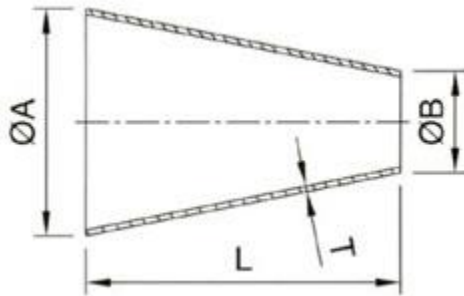

DELTA STAINLESS LTD

HYGIENIC STAINLESS STEEL

Phone 01256 763208 Fax 01256 761826

sales@deltastainless.co.uk www.deltastainless.co.uk

Concentric Reducer

Size	A	B	L	T
1.5"x1.0"	38.1	25.4	29	1.65
2.0"x1.0"	50.8	25.4	53	1.65
2.0"x1.5"	50.8	38.1	41	1.65
2.5"x1.0"	63.5	25.4	82	1.65
2.5"x1.5"	63.5	38.1	64	1.65
2.5"x2.0"	63.5	50.8	40	1.65
3.0"x1.0"	76.2	25.4	110	1.65
3.0"x1.5"	76.2	38.1	81	1.65
3.0"x2.0"	76.2	50.8	55	1.65
3.0"x2.5"	76.2	63.5	41	1.65
4.0"x1.5"	101.6	38.1	135	2.1
4.0"x2.0"	101.6	50.8	106	2.1
4.0"x2.5"	101.6	63.5	76	2.1
4.0"x3.0"	101.6	76.2	53	2.1

Eccentric Reducer

Size	A	B	L	T
1.5"x1.0"	38.1	25.4	35	1.65
2.0"x1.0"	50.8	25.4	54	1.65
2.0"x1.5"	50.8	38.1	36	1.65
2.5"x1.0"	63.5	25.4	76	1.65
2.5"x1.5"	63.5	38.1	66	1.65
2.5"x2.0"	63.5	50.8	35	1.65
3.0"x1.0"	76.2	25.4	112	1.65
3.0"x1.5"	76.2	38.1	78	1.65
3.0"x2.0"	76.2	50.8	66	1.65
3.0"x2.5"	76.2	63.5	44	1.65
4.0"x1.5"	101.6	38.1	122	2.1
4.0"x2.0"	101.6	50.8	97	2.1
4.0"x2.5"	101.6	63.5	73	2.1
4.0"x3.0"	101.6	76.2	77	2.1